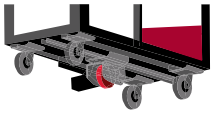

ECOMMERCE

AUTOMOTIVE

DISTRIBUTION

THIRD-PARTY LOGISTICS

CARTPILOT™ GO INSTANTLY IMPROVES WORKFLOW BY POWERING CARTS ON DEMAND

- **Create faster workflows with no downtime** using swappable batteries that keep carts powered and products moving all shift long
- **Safe & simple to operate** to reduce worker strain, fatigue and injury with smooth acceleration, controlled stopping and less physical exertion
- **Easier to maneuver and steer** allowing for tight 90-degree turns or precise travel down straight narrow aisles
- **Integrate with most new Cannon Equipment carts** to meet unique user needs based on cart size and style requirements

LEARN MORE

Power up carts & streamline operations with CartPilot™ Go

Powered fifth wheel

Accelerate the cart forward with the push of a button for easy operation.

Swappable batteries

Change out batteries with ease to remain powered without downtime.