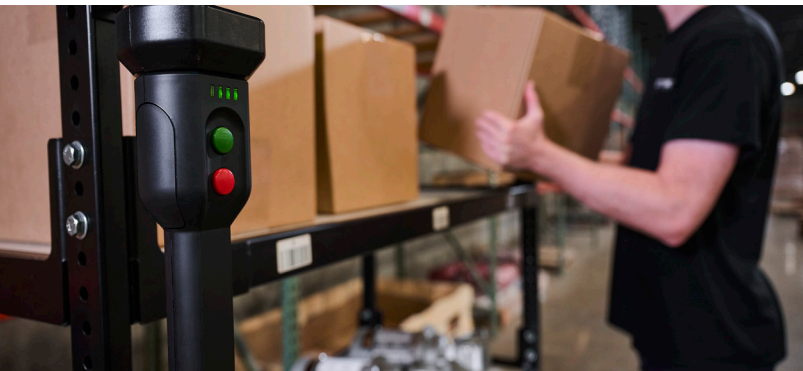

Designed for simplicity & comfort

Ergonomic handle supports operator comfort and reduces strain while simple controls make the cart easier to operate with minimal training required.

Controlled steering & easy maneuverability

Make tight turns and navigate narrow aisles with less effort and greater precision.

Quick, push-button braking

Controlled braking engages when the brake button is pressed.

Compact design

All drive components and batteries are hidden under the cart, keeping the cart's full usable space for storage.